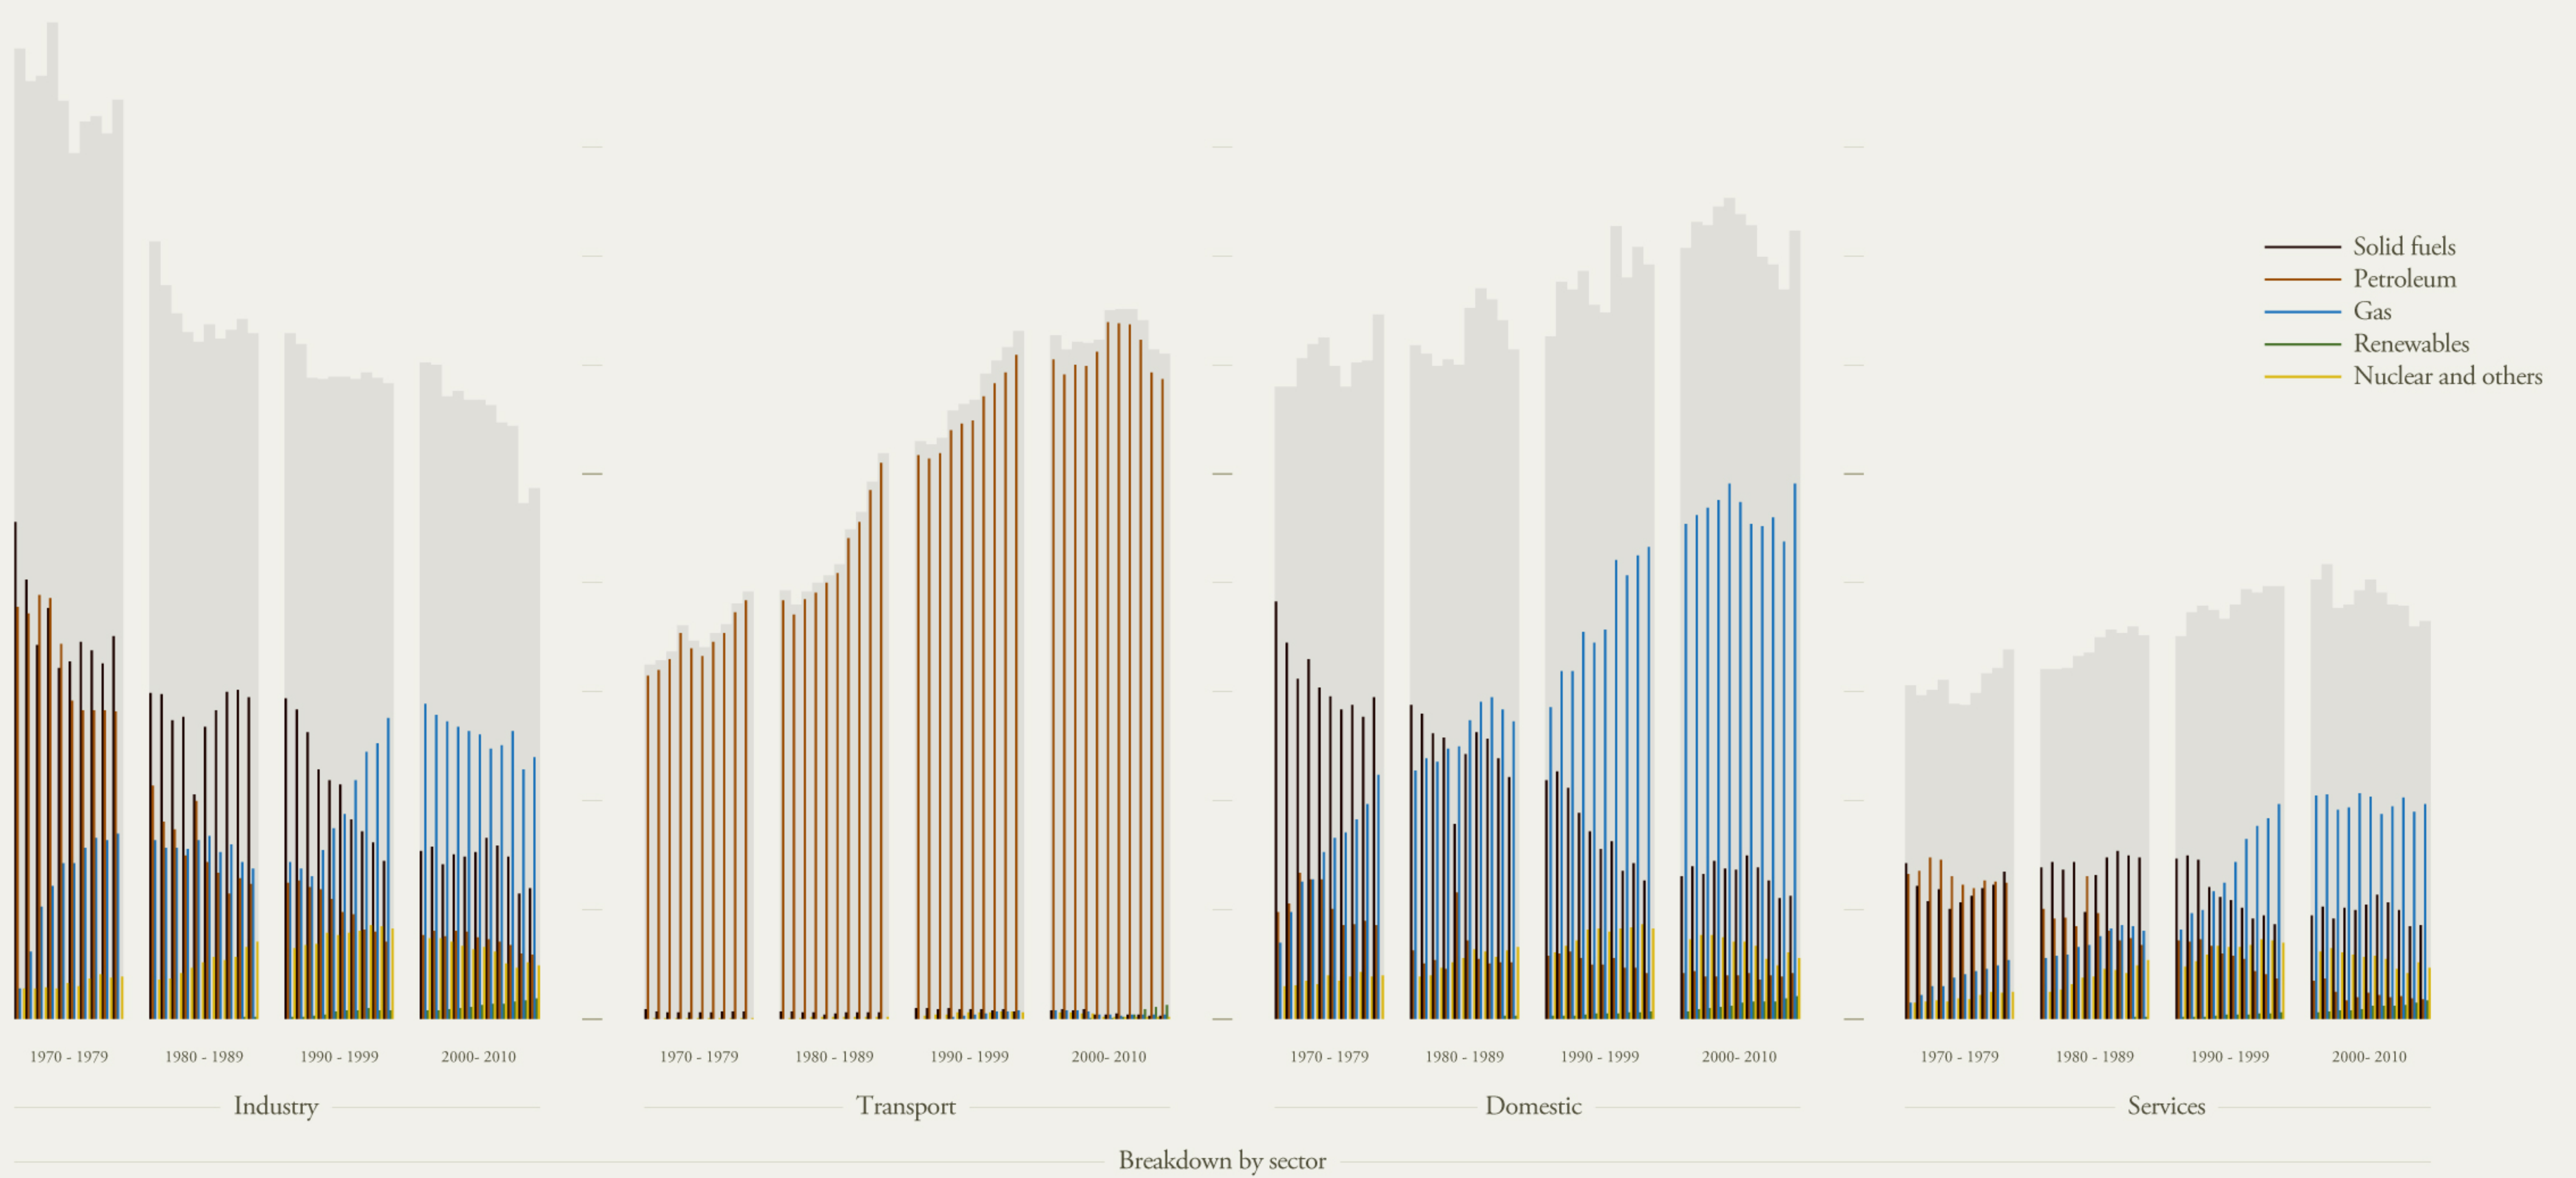

# Energy consumption in the United Kingdom

Million tonnes of oil equivalent, 1970 - 2010

Total energy consumption

Breakdown by sector

Breakdown by fuel type